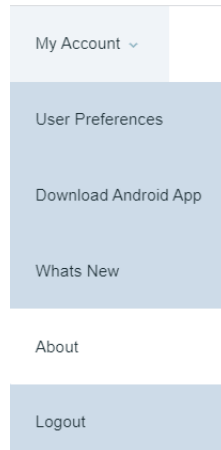

## Site Code

- If a User needs to access the mobile app but is unsure of the site code. They can access this through the Webapp, first they need to sign in and find the My Account heading, this will bring down a drop down menu in which the user will see **“ABOUT”**

- Clicking this will open a popup box with the site code in which the user will find the site code it needs to enter to gain access into the mobile app.